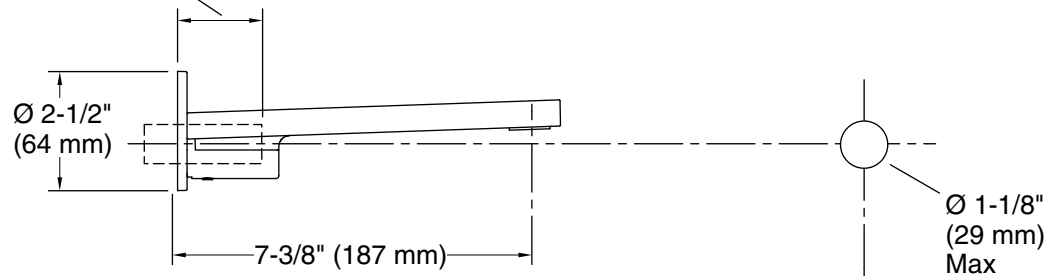

Slip-Fit Spout:
Extend 5/8" OD tube 1-1/2"
(38 mm) from finished wall.
Threaded Spout:
Extend 1/2" NPT pipe 1-1/2"
(38 mm) from finished wall.

Technical Information

All product dimensions are nominal.

Notes